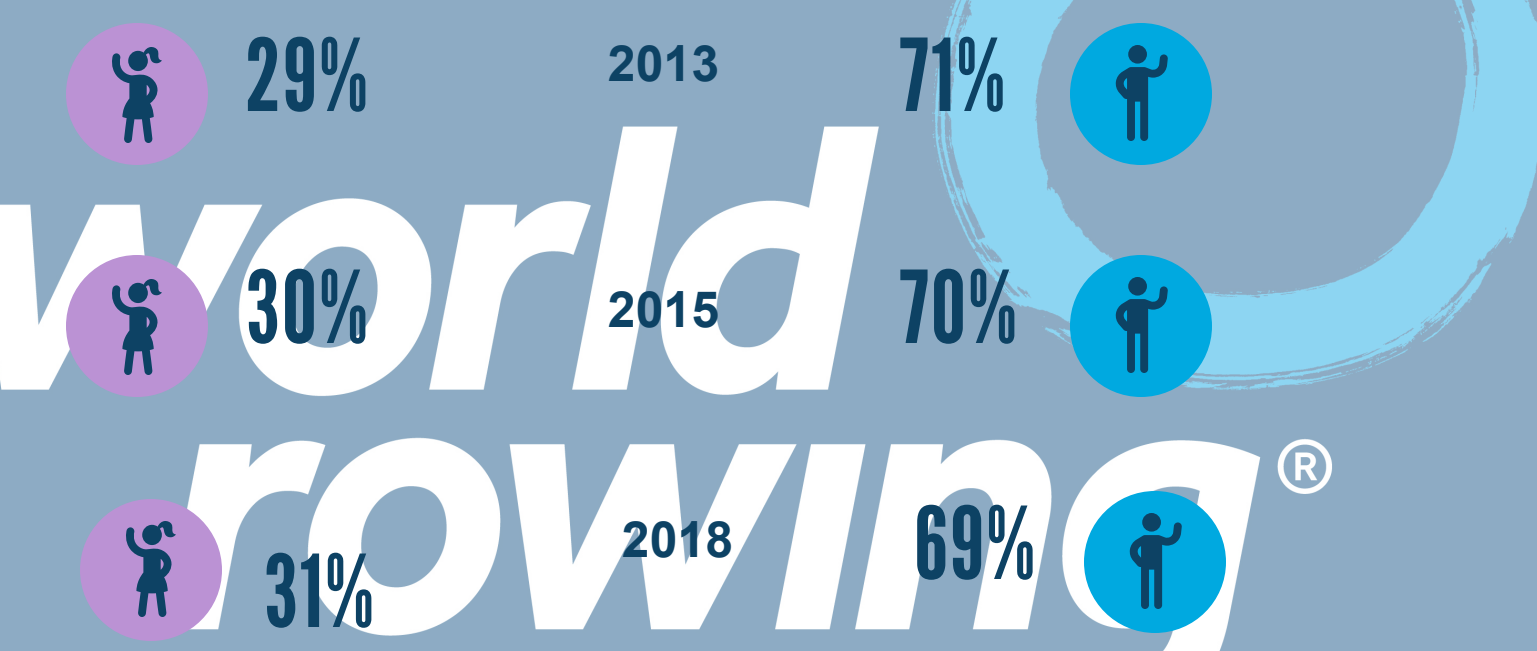

fluctuation in the % female coaches over the last 5 years

2836 female coaches registered in 2018

2018 FEMALE COACHES DISTRIBUTION

13% (#360) registered in 41 countries
unevenly distributed across the world
87% (#2476) registered in 9 countries