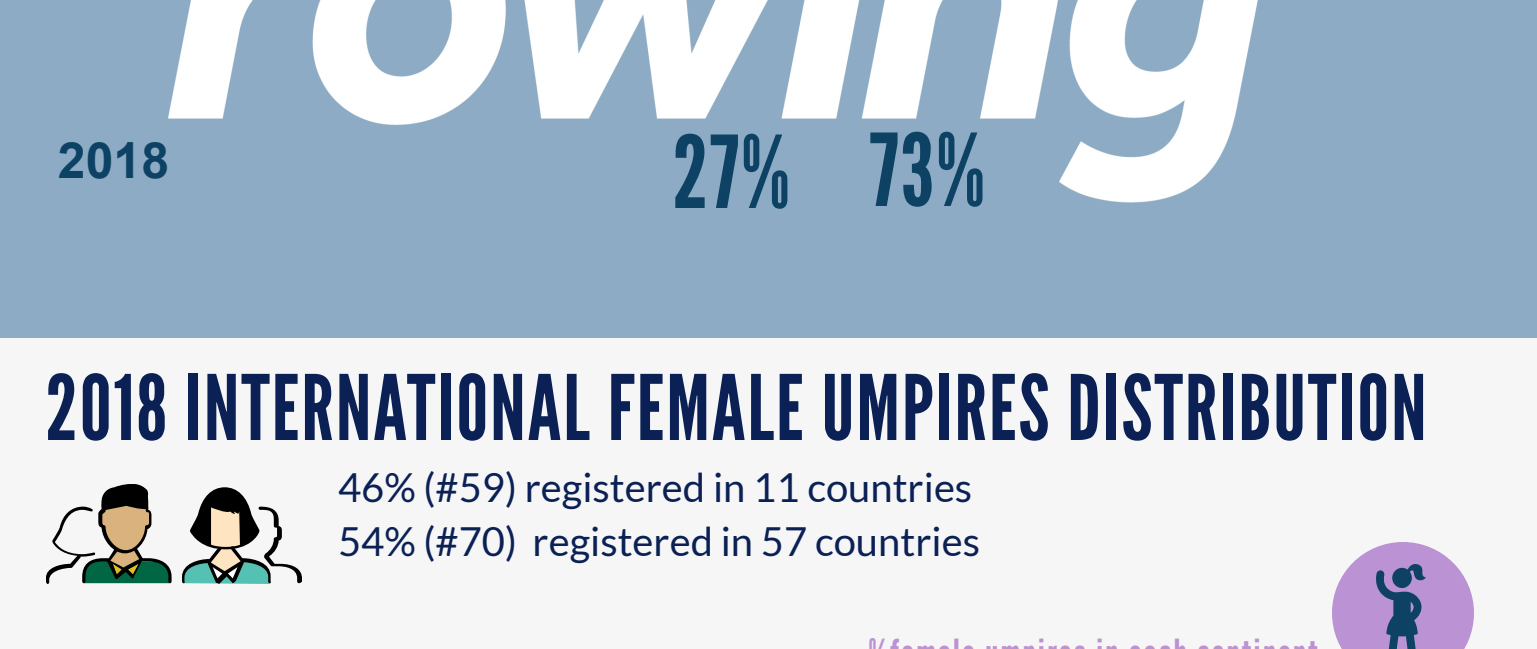

small growth in the % female umpires over the last 5 years

female National Umpires registered in 2018 2208

2018 NATIONAL FEMALE UMPIRES DISTRIBUTION

2208 National Female Umpires unevenly distributed across the world