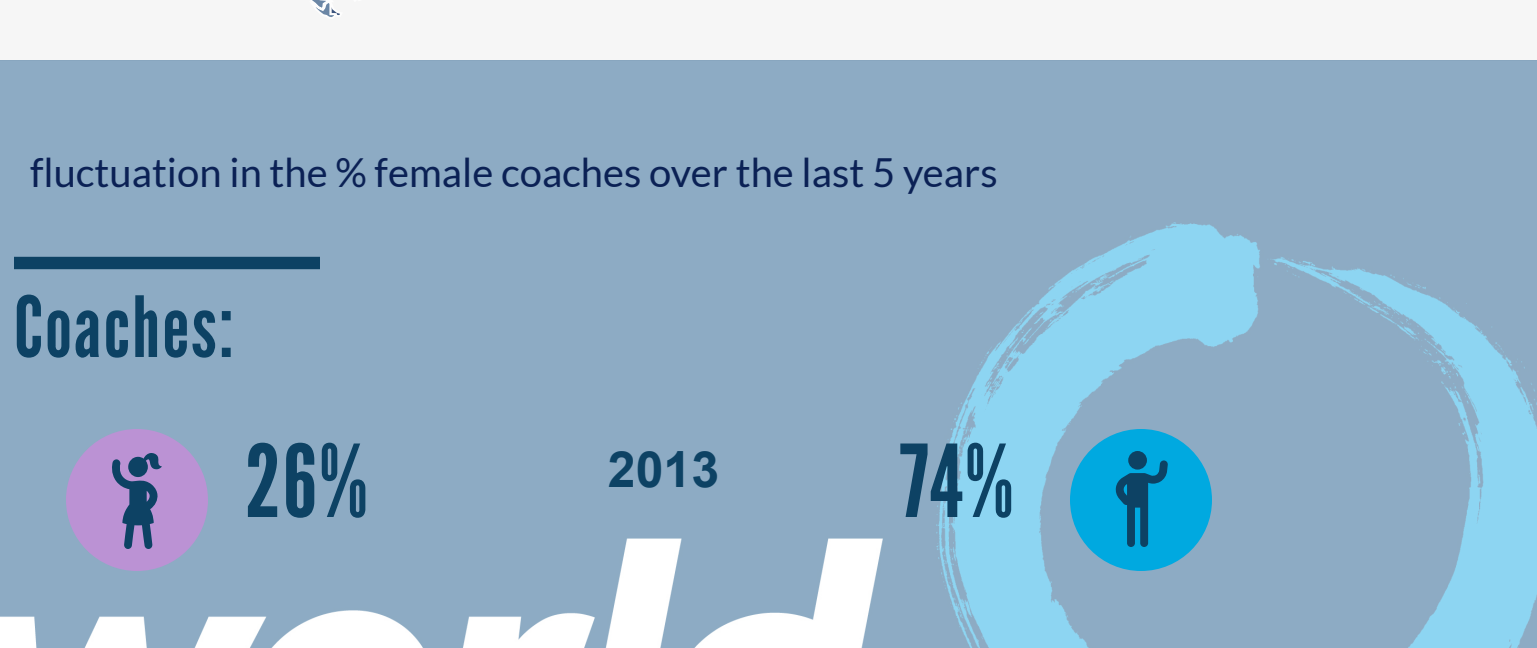

world rowing

steady growth in the % female athletes over the last 5 years

female athletes registered in 2018 183220

2018 FEMALE ATHLETES DISTRIBUTION

unevenly distributed across the world
95% are registered in 19 countries