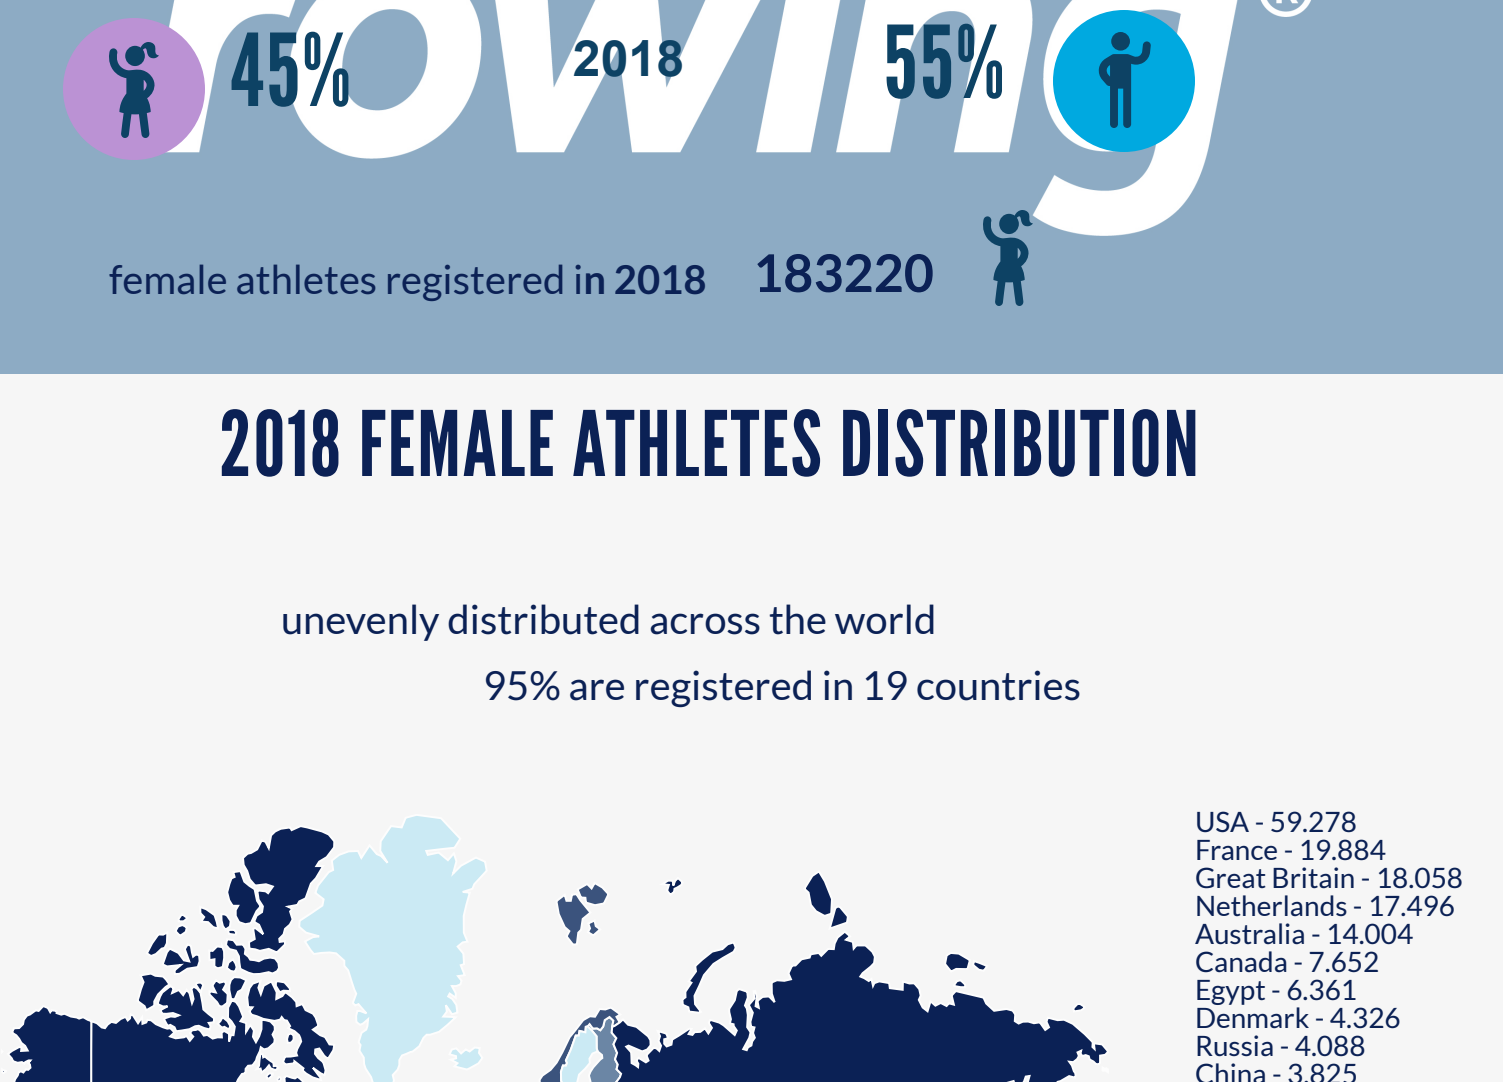

Factsheet

This report is made up of data collected from Rowing National Federations

- Albania ALB
- Angola ANG
- Argentina ARG
- Armenia ARM
- Australia AUS
- Austria AUT
- Azerbaijan AZE
- Bahamas BAH
- Bahrain BRN
- Bangladesh BGD
- Barbados BAR
- Belarus BLR
- Belgium BEL
- Bermuda BER
- Bolivia BOL
- Brazil BRA
- Canada CAN
- Chile CHI
- China CHN
- Costa Rica CRC
- Croatia CRO
- Cyprus CYP
- Czech Republic CZE
- Denmark DEN
- Djibouti DJI
- Ecuador ECU
- Egypt EGY
- El Salvador ESA
- Estonia EST
- France FRA
- Great Britain GBR
- Georgia GEO
- Greece GRE
- Guatemala GUA
- Hong Kong HKG
- Hungary HUN
- India IND
- Ireland IRL
- Israel ISR
- Italy ITA
- Jamaica JAM
- Japan JPN
- Korea KOR
- Kuwait KUW
- Latvia LAT
- Lebanon LEB
- Lithuania LTU
- Luxembourg LUX
- FYR Macedonia MKD
- Malta MLT
- Moldova MDA
- Morocco MAR
- Mali MLI
- Maldives MDV
- Mexico MEX
- Moldova MDA
- Monaco MON
- Namibia NAM
- Nepal NEP
- Netherlands NED
- New Zealand NZL
- Nicaragua NCA
- Nigeria NGR
- Norway NOR
- Norway NOR
- Paraguay PAR
- Philippines PHI
- Portugal POR
- Puerto Rico PUR
- Romania ROU
- Republic of South Africa RSA
- Russia RUS
- Saint Vincent and the Grenadines VIN
- Serbia SRB
- Slovakia SVK
- Spain ESP
- Slovenia SLO
- Sri Lanka SRI
- Taiwan TPE
- Tajikistan TJK
- Tanzania TAN
- Togo TOG
- Trinidad & Tobago TTO
- Tunisia TUN
- Turkey TUR
- Ukraine UKR
- United States of America USA
- Vanuatu VAN
- Uruguay URU
- Uzbekistan UZB
- Vanuatu VAN
- Zambia ZAM
- Zimbabwe ZIM

world rowing

steady growth in the % female athletes over the last 5 years

female athletes registered in 2018 183220

2018 FEMALE ATHLETES DISTRIBUTION

unevenly distributed across the world
95% are registered in 19 countries

fluctuation in the % female coaches over the last 5 years

2836 female coaches registered in 2018

2018 FEMALE COACHES DISTRIBUTION

13% (#360) registered in 41 countries
unevenly distributed across the world
87% (#2476) registered in 9 countries