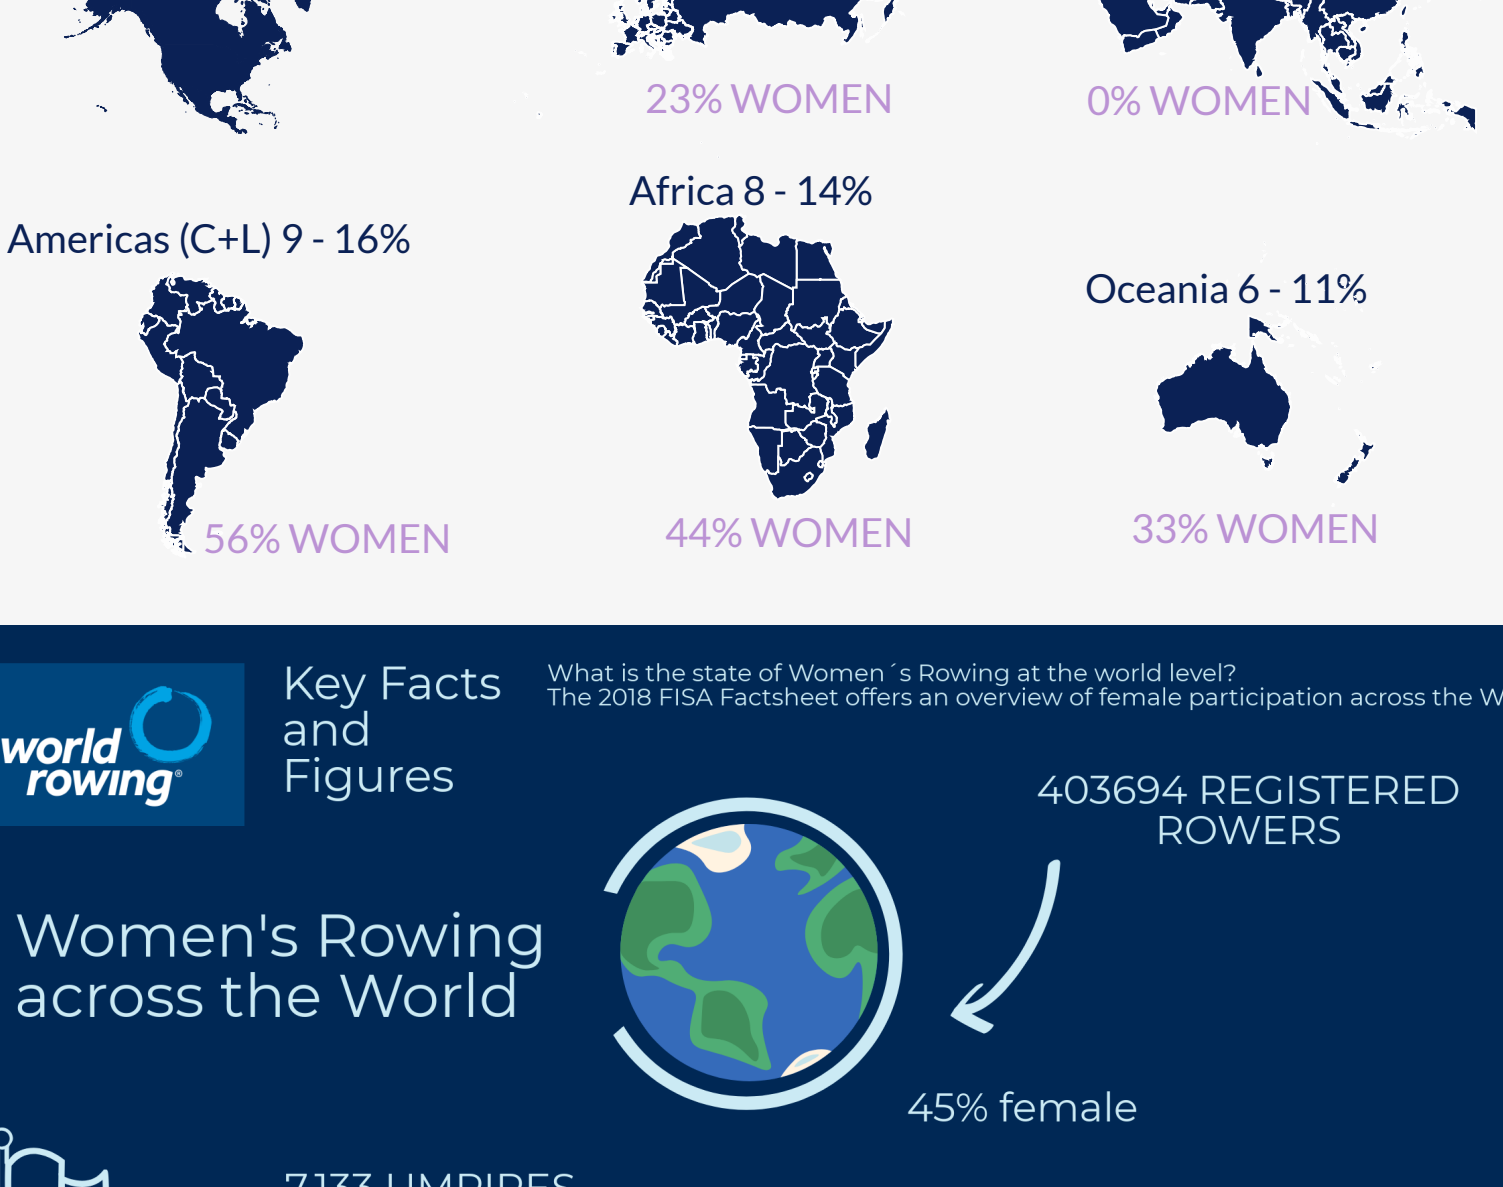

world rowing

steady growth in the % female athletes over the last 5 years

female athletes registered in 2018 183220

2018 FEMALE ATHLETES DISTRIBUTION

unevenly distributed across the world
95% are registered in 19 countries

small growth in the % female umpires over the last 5 years

female National Umpires registered in 2018 2208

2018 NATIONAL FEMALE UMPIRES DISTRIBUTION

2208 National Female Umpires unevenly distributed across the world

#129 International Female Umpires from 68 countries

2018 INTERNATIONAL FEMALE UMPIRES DISTRIBUTION

46% (#59) registered in 11 countries
54% (#70) registered in 57 countries

sustainable growth in the % Female Board Members over the last 5 years

#878 NF Board Members in 2018

NF BOARD MEMBERS DISTRIBUTION

Women's Committees across Rowing National Federations

Athletes Commissions across Rowing National Federations

TOKYO SCHOLARSHIPS DISTRIBUTION

Key Facts and Figures