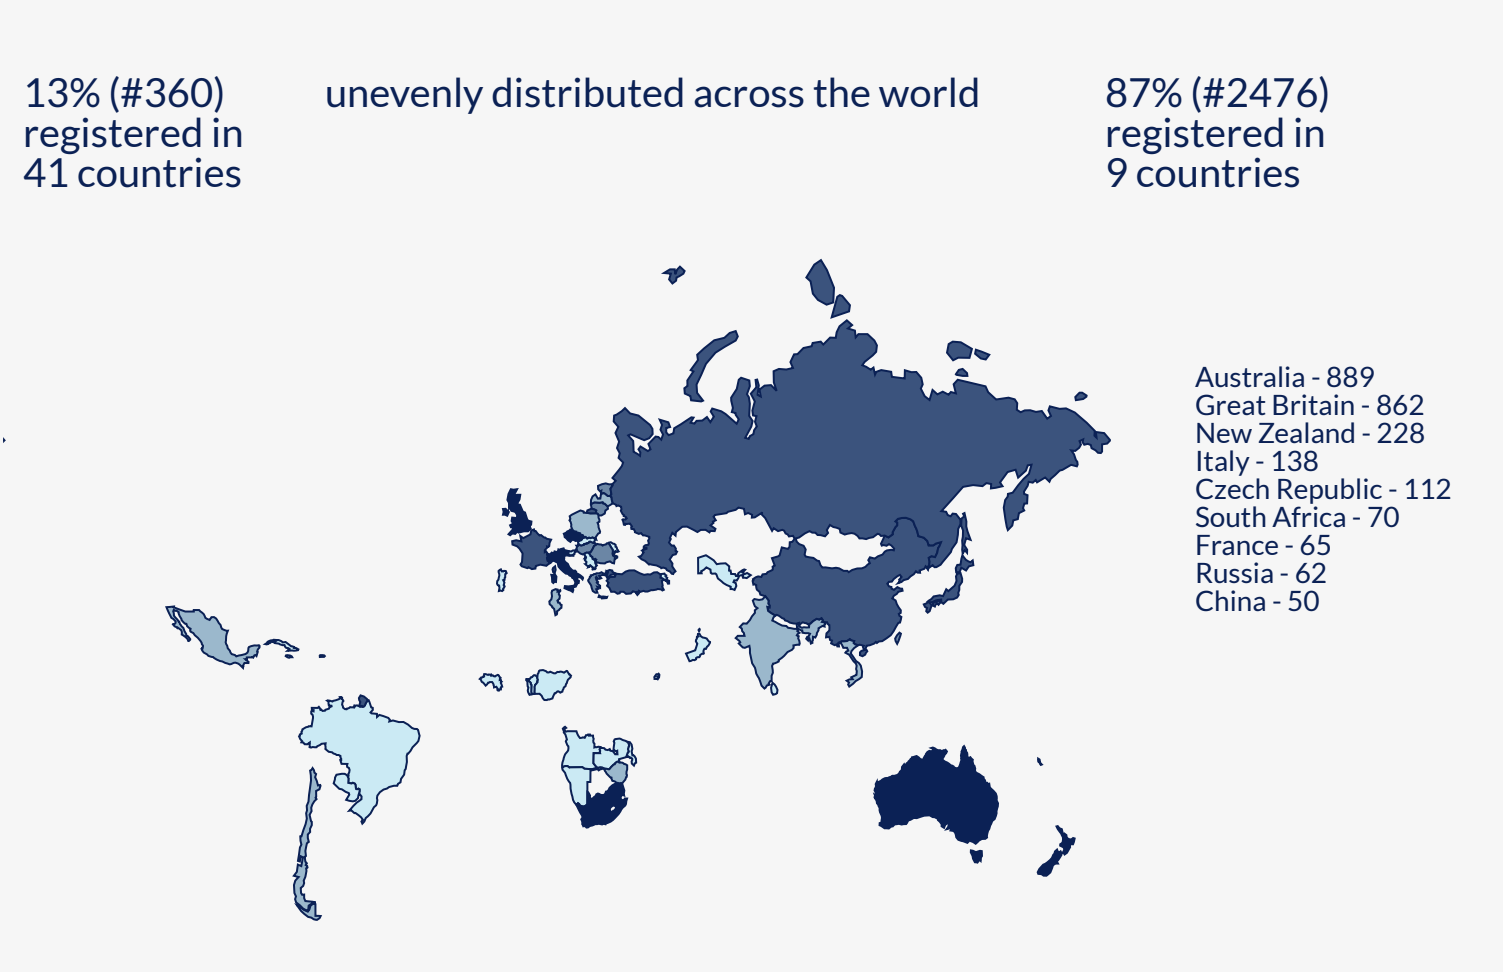

Factsheet

This report is made up of data collected from Rowing National Federations

- Albania ALB
- Angola ANG
- Argentina ARG
- Armenia ARM
- Australia AUS
- Austria AUT
- Azerbaijan AZE
- Bahamas BAH
- Bahrain BRN
- Bangladesh BGD
- Barbados BAR
- Belarus BLR
- Belgium BEL
- Bermuda BER
- Bolivia BOL
- Brazil BRA
- Canada CAN
- Chile CHI
- China CHN
- Costa Rica CRC
- Croatia CRO
- Cyprus CYP
- Czech Republic CZE
- Denmark DEN
- Djibouti DJI
- Ecuador ECU
- Egypt EGY
- El Salvador ESA
- Estonia EST
- France FRA
- Great Britain GBR
- Georgia GEO
- Greece GRE
- Guatemala GUA
- Hong Kong HKG
- Hungary HUN
- India IND
- Ireland IRL
- Israel ISR
- Italy ITA
- Jamaica JAM
- Japan JPN
- Korea KOR
- Kuwait KUW
- Latvia LAT
- Lebanon LEB
- Lithuania LTU
- Luxembourg LUX
- FYR Macedonia MKD
- Malta MLT
- Moldova MDA
- Morocco MAR
- Mali MLI
- Maldives MDV
- Mexico MEX
- Moldova MDA
- Monaco MON
- Namibia NAM
- Nepal NEP
- Netherlands NED
- New Zealand NZL
- Nicaragua NCA
- Nigeria NGR
- Norway NOR
- Norway NOR
- Paraguay PAR
- Philippines PHI
- Portugal POR
- Puerto Rico PUR
- Romania ROU
- Republic of South Africa RSA
- Russia RUS
- Saint Vincent and the Grenadines VIN
- Serbia SRB
- Slovakia SVK
- Spain ESP
- Slovenia SLO
- Sri Lanka SRI
- Taiwan TPE
- Tajikistan TJK
- Tanzania TAN
- Togo TOG
- Trinidad & Tobago TTO
- Tunisia TUN
- Turkey TUR
- Ukraine UKR
- United States of America USA
- Vanuatu VAN
- Uruguay URU
- Uzbekistan UZB
- Vanuatu VAN
- Zambia ZAM
- Zimbabwe ZIM

world rowing

steady growth in the % female athletes over the last 5 years

female athletes registered in 2018 183220

2018 FEMALE ATHLETES DISTRIBUTION

unevenly distributed across the world
95% are registered in 19 countries

fluctuation in the % female coaches over the last 5 years

2836 female coaches registered in 2018

2018 FEMALE COACHES DISTRIBUTION

13% (#360) registered in 41 countries
unevenly distributed across the world
87% (#2476) registered in 9 countries