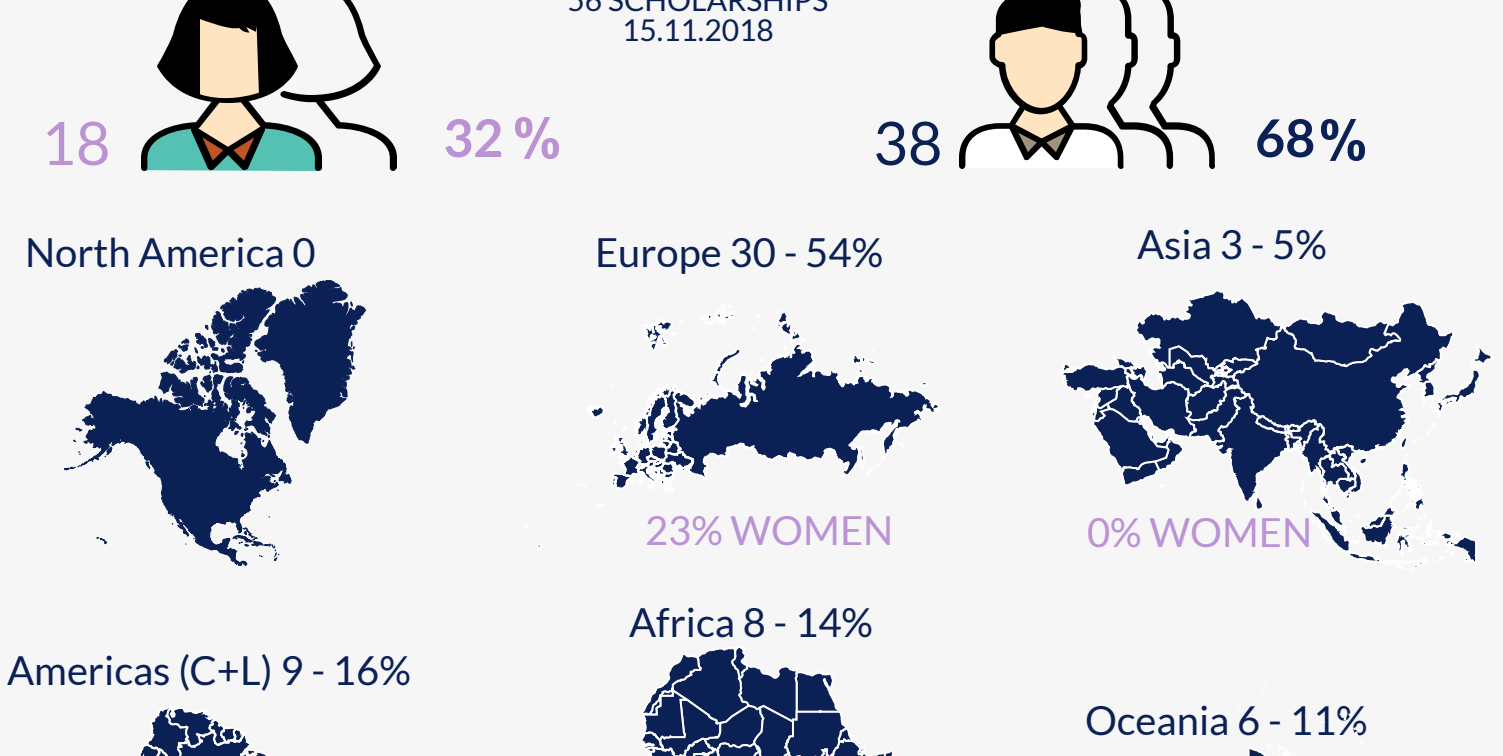

NF BOARD MEMBERS DISTRIBUTION