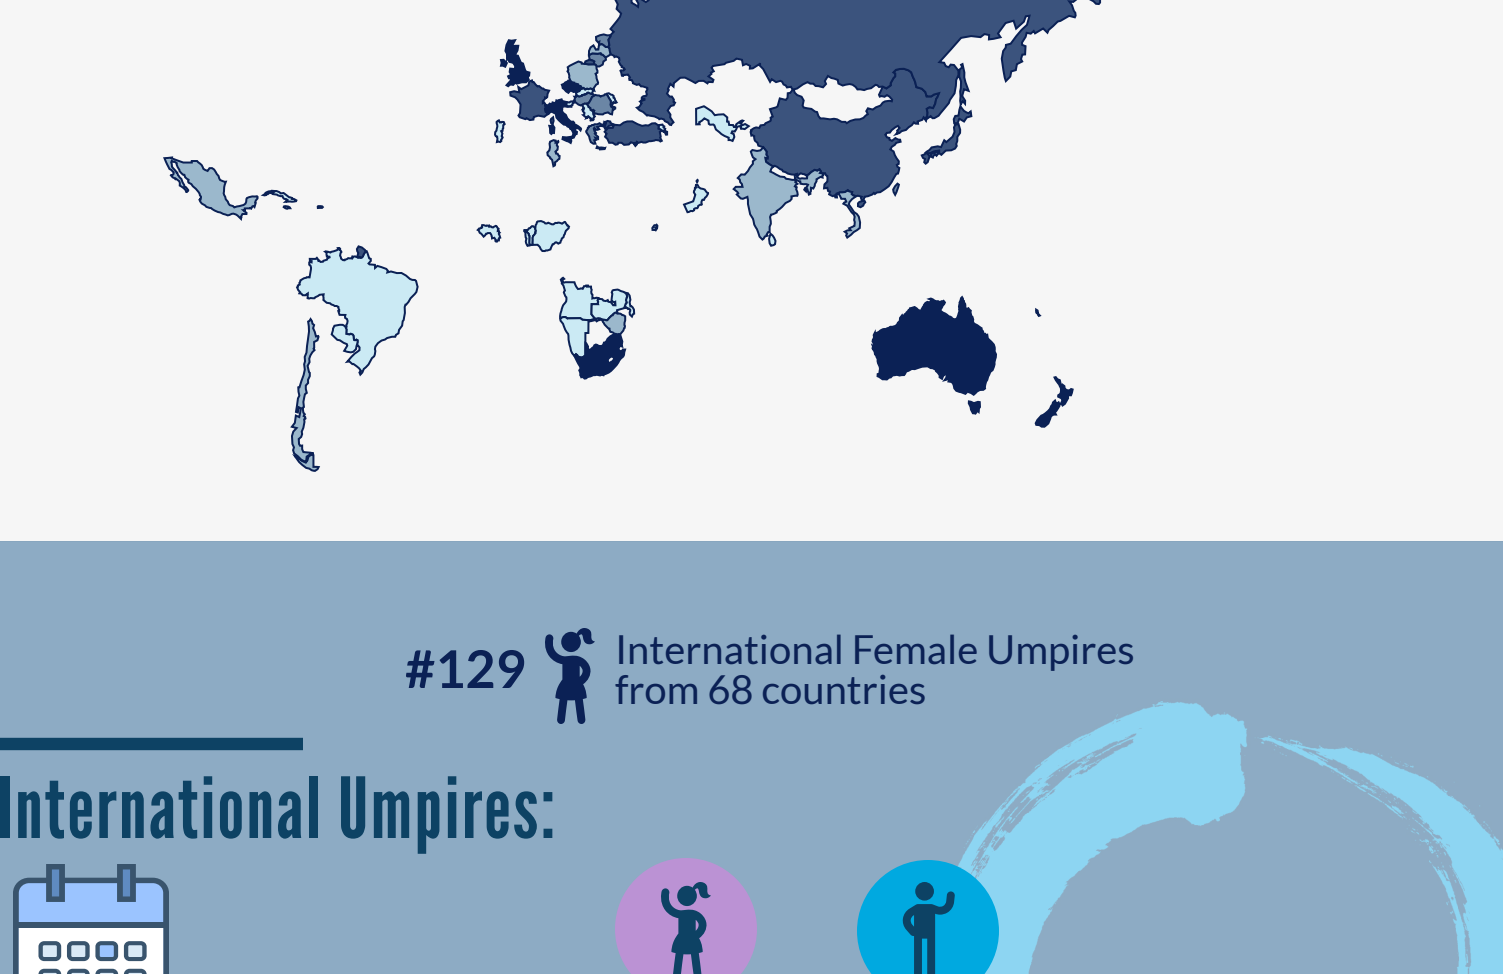

world rowing

steady growth in the % female athletes over the last 5 years

female athletes registered in 2018 183220

2018 FEMALE ATHLETES DISTRIBUTION

unevenly distributed across the world
95% are registered in 19 countries

fluctuation in the % female coaches over the last 5 years

2836 female coaches registered in 2018

2018 FEMALE COACHES DISTRIBUTION

13% (#360) registered in 41 countries
unevenly distributed across the world
87% (#2476) registered in 9 countries

small growth in the % female umpires over the last 5 years

female National Umpires registered in 2018 2208

2018 NATIONAL FEMALE UMPIRES DISTRIBUTION

2208 National Female Umpires unevenly distributed across the world

#129 International Female Umpires from 68 countries

2018 INTERNATIONAL FEMALE UMPIRES DISTRIBUTION

46% (#59) registered in 11 countries
54% (#70) registered in 57 countries

sustainable growth in the % Female Board Members over the last 5 years