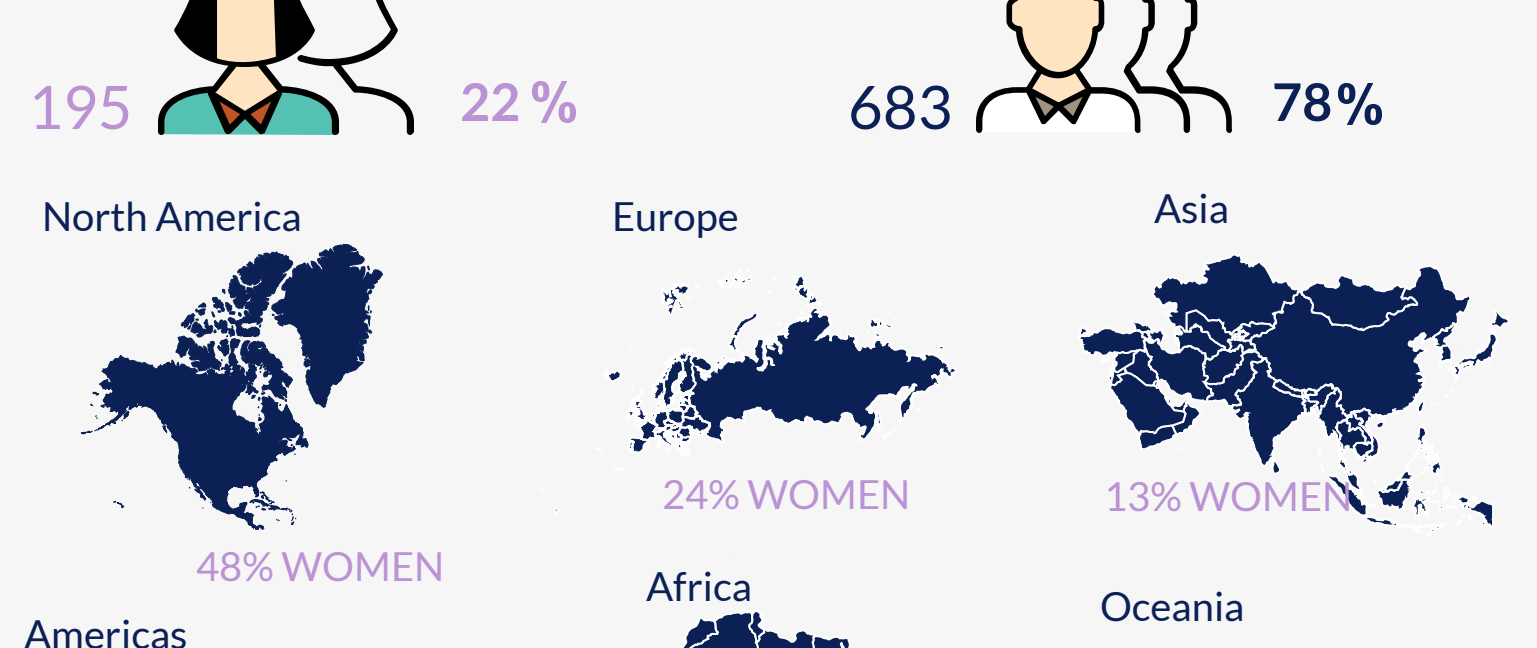

fluctuation in the % female coaches over the last 5 years

2836 female coaches registered in 2018

2018 FEMALE COACHES DISTRIBUTION

13% (#360) registered in 41 countries
unevenly distributed across the world
87% (#2476) registered in 9 countries

small growth in the % female umpires over the last 5 years

female National Umpires registered in 2018 2208

2018 NATIONAL FEMALE UMPIRES DISTRIBUTION

2208 National Female Umpires unevenly distributed across the world

#129 International Female Umpires from 68 countries

2018 INTERNATIONAL FEMALE UMPIRES DISTRIBUTION

46% (#59) registered in 11 countries
54% (#70) registered in 57 countries

sustainable growth in the % Female Board Members over the last 5 years